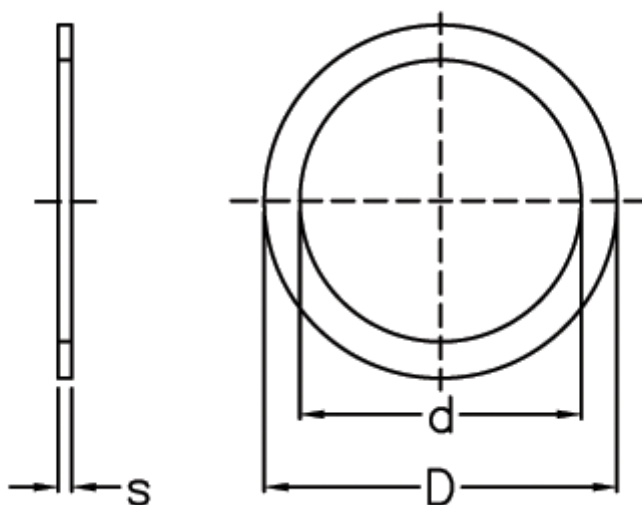

Article number: 0130721

Description: Shim Washer  
PS 65x85x0,1 DIN 988

## Measures

---

d = 65

D = 85

Description = PS 65x85x0,1

s = 0.10

tol = -0.03

Weight kg/1000 = 1.850